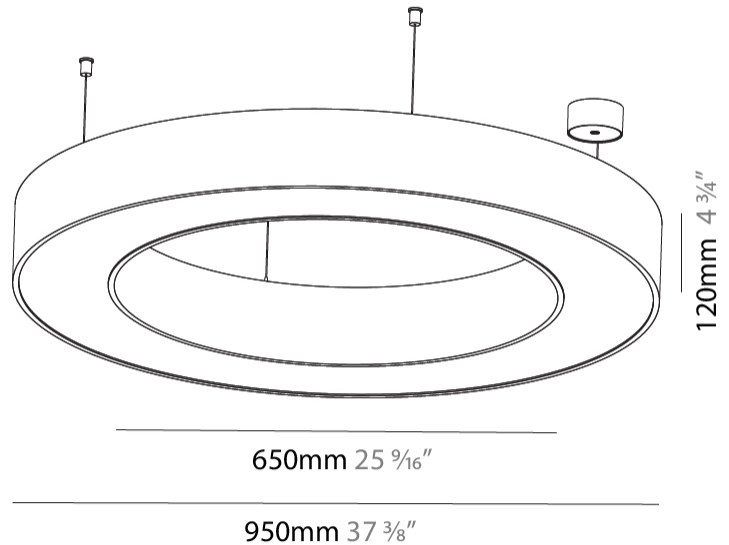

GENERAL

Series: Glorious
Subseries: Glorious
Brand: Prolicht
Division: Architectural
Mounting Type: Suspension
Mounting Location: Ceiling
Subcategory: Ambient

PHYSICAL

Shape: Round
Diameter (mm): 950
Diameter (in): 37 ³/₈
Height (mm): 120
Height (in): 4 ³/₄
Max. Overall Height (mm): 2120
Max. Overall Height (in): 83 ⁷/₁₆
Light Distribution: Direct
Weight (kg): 9.172
Weight (lbs): 20.22
Diffuser: [PMMA - Opal or Micro-Prism](#)
Fixture Finish: [SSR / BKV / CWI / CRY / HAB / LAG / UFT / ITA / RUA / RUR / MIC / FTG / MYG / TWT / LOD / PUS / FRO / FUP / KIA / POP / BLS / SPG / MEY / GOH / GUM / CHC / COM / ABZ / JAG / OBR / MOS / ROR](#)
Fixture Material: Aluminum

ELECTRICAL

Lamp Type: LED (Zhaga Standard)
Input Wattage (W): 45
Total Output Wattage (W): 36 / 28.8 (3500K)
Dimming: [Non-Dimming / Phase Dimming (120Vac only) / 0-10V Dimming](#)
Driver Included: Yes
Driver Location: Integrated
Driver Type: Constant Current
Driver Class: Class 2
Input Voltage (V): 120 - 277
Constant Current (MA): 350 / 900 (3500K)

LED

[Color Temperature (°K): 3000 / 3500 / 4000](#)
Max. Delivered Lumen (lm): 4150 / 4302 / 4390
CRI: >80 CRI
Efficiency (%): 65
Lamp Life (hrs): 50000

OPTICAL

RATINGS AND CERTIFICATIONS

Certified By: Certified for North American Standards
IP rating: IP20