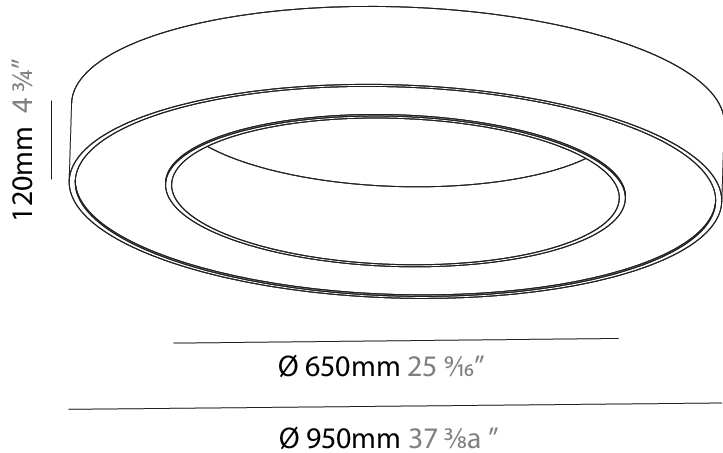

1. To build a product code in our configurator select the specify button on the base model # product page
2. To build a manual product code on this datasheet choose from the options listed below in blue font and add the suffix to the base model #

GENERAL

Series: Glorious
Subseries: Glorious
Brand: Prolicht
Division: Architectural
Mounting Type: Surface
Mounting Location: Ceiling
Subcategory: Ambient

PHYSICAL

Shape: Round
Diameter (mm): 950
Diameter (in): 37 ³/₈
Height (mm): 120
Height (in): 4 ³/₄
Light Distribution: Direct
Weight (kg): 8.94
Weight (lbs): 19.67
Diffuser: PMMA - Opal or Micro-Prism
Fixture Finish: SSR / BKV / CWI / CRY / HAB / LAG / UFT / ITA / RUA / RUR / MIC / FTG / MYG / TWT / LOD / PUS / FRO / FUP / KIA / POP / BLS / SPG / MEY / GOH / GUM / CHC / COM / ABZ / JAG / OBR / MOS / ROR
Fixture Material: Aluminum

ELECTRICAL

Lamp Type: LED (Zhaga Standard)
Input Wattage (W): 45
Total Output Wattage (W): 36 / 28.8 (3500K)
Dimming: Non-Dimming / Phase Dimming (120Vac only) / 0-10V Dimming
Driver Included: Yes
Driver Location: Integrated
Driver Type: Constant Current - 120 / 277Vac
Driver Class: Class 2
Input Voltage (V): 120 - 277
Constant Current (MA): 350 / 900 (3500K)

LED

Color Temperature (°K): 3000 / 3500 / 4000
Max. Delivered Lumen (lm): 4150 / 4302 / 4390
CRI: >80 CRI
Efficiency (%): 65
Lamp Life (hrs): 50000

OPTICAL

RATINGS AND CERTIFICATIONS

Certified By: Certified for North American Standards
IP rating: IP20